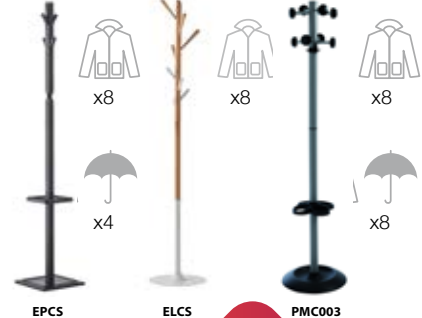

EPCS

ELCS

PMC003

CODE	W	D	H	PRICE
EPCS	320	320	1750	£66.00
ELCS	355	355	1750	£69.00
PMC003	450	450	1730	£56.00

FROM
£49.00