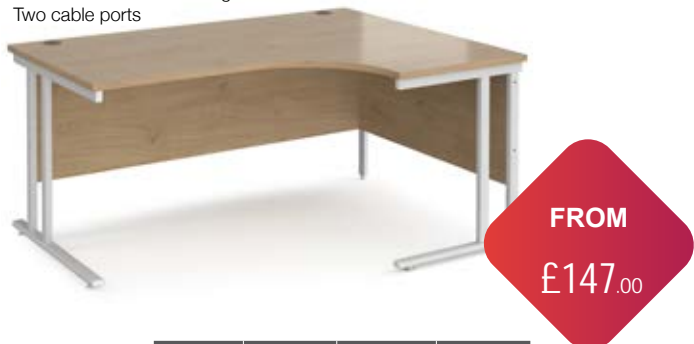

Width	CODE	WIDTH	STYLE	PRICE
1200 LEFT 800	MC14EL	1400mm	Left hand	£147.00
600	MC14ER	1400mm	Right hand	£147.00
800 RIGHT 1200	MC16EL	1600mm	Left hand	£148.00
600	MC16ER	1600mm	Right hand	£148.00
	MC18EL	1800mm	Left hand	£164.00
	MC18ER	1800mm	Right hand	£164.00

Please add frame colour followed by top finish when ordering e.g MC16ER with white frame in kendal oak = MC16ERWHKO

ERGONOMIC DESK WITH PEDESTAL

- Ergonomic desks with cantilever frame and full leg return and desk high pedestal
- Two cable ports