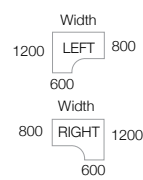

Please add finish when ordering eg. **MP14EL** in grey oak = **MP14ELGO**