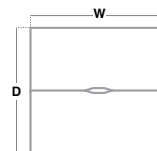

TWO PERSON 1600MM

- Two straight 800mm deep desks back-to-back, scallop tops
- Extended rectangular steel framework for added strength & stability

NEW

FROM
£214.00

CODE	WIDTH	DEPTH	HEIGHT	PRICE
GCO1216	1200	1600	725	£214.00
GCO1416	1400	1600	725	£231.00
GCO1616	1600	1600	725	£242.00
GCO1816	1800	1600	725	£256.00